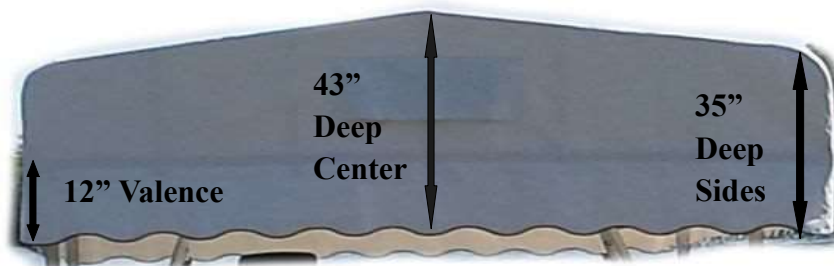

Captains Choice Canopy Price Sheet

2024 Captains Choice Sale Price Sheet

Mfg. By Schneider Fabrication, Inc. 3200 W. M-21 St. Johns, MI 48879

◆ www.schneiderfab.com ◆ e-mail: office@schneiderfab.com ◆ Ph:(989) 224-6812 ◆

Hydraulic Boat/Pontoon Canopy Frame and Fabric ([Shelter Rite 18 oz. Fabric](#) w/ Hydraulic Lift applications)

	<u>Sale</u>	<u>MSRP</u>
20' Long (120" lift beam)	$ 2,749.00	$ 4,230.00
22' Long (120" lift beam)	$ 2,879.00	$ 4,430.00
24' Long (120" lift beam)	$ 3,009.00	$ 4,630.00
26' Long (120" lift beam)	$ 3,139.00	$ 4,830.00
28' Long (120" lift beam)	$ 3,269.00	$ 5,030.00
28' Long (132" lift beam)	$ 3,389.00	$ 5,214.00
30' Long (120" lift beam)	$ 3,399.00	$ 5,230.00
30' Long (132" lift beam)	$ 3,519.00	$ 5,414.00
32' and longer trussed double frame canopies available - Call or email for pricing		

Canopy Options - Black Mesh Screen Side Curtains

3' Strap On Canopy Side Curtain Extension **$13.75 per Lin. Ft.**

5' Strap On Canopy Side Curtain Extension **$15.00 per Lin. Ft.**

LED CANOPY LIGHTING Kit- (2) 5' strips $ 250.00 $ 385.00

Harbor Time 11 oz. Fabric $ 400.00 $ 616.00

Under Canopy Mesh Storage Shelf $ 200.00 $ 308.00

Canopy Extension Legs for additional height adjustment

4' Canopy Legs (set of 4) **$ 190.00** $ 293.00

6' Canopy Legs (set of 4) **$ 260.00** $ 400.00

Canopy Support Braces -26' and Longer Canopies Include Long Canopy Support Brace Kit

Long Canopy Support Brace Kit **$ 200.00** $ 308.00

VISIT OUR WEBSITE AT WWW.CAPTAINSCOICEDOCKS.COM FOR CURRENT UP TO DATE SALE PRICES.