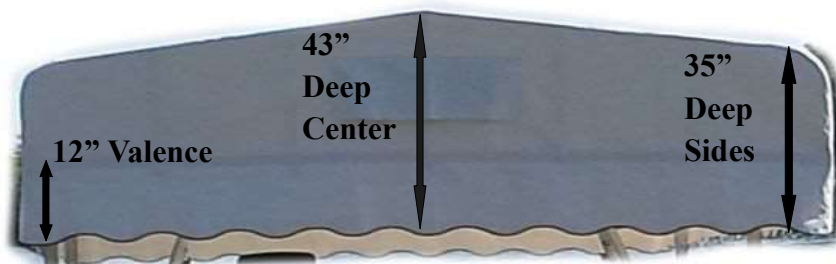

Captains Choice Canopy Price Sheet

2025 Captains Choice Sale Price Sheet

Mfg. By Schneider Fabrication, Inc. 3200 W. M-21 St. Johns, MI 48879

◆ www.schneiderfab.com ◆ e-mail: office@schneiderfab.com ◆ Ph:(989) 224-6812 ◆

Canopy Frame and Fabric (Shelter Rite 18 oz. Fabric w/ Hydraulic Lift applications)

	<u>Sale</u>	<u>MSRP</u>
14' Long (65" Lift Beam) – PWC	$ 1,299.00	$ 1,999.00
20' Long (120" lift beam)	$ 2,749.00	$ 4,230.00
22' Long (120" lift beam)	$ 2,879.00	$ 4,430.00
24' Long (120" lift beam)	$ 3,009.00	$ 4,630.00
26' Long (120" lift beam)	$ 3,139.00	$ 4,830.00
28' Long (120" lift beam)	$ 3,269.00	$ 5,030.00
28' Long (132" lift beam)	$ 3,389.00	$ 5,214.00
30' Long (120" lift beam)	$ 3,399.00	$ 5,230.00
30' Long (132" lift beam)	$ 3,519.00	$ 5,414.00
32' and longer trussed double frame canopies available - Call or email for pricing		

Canopy Options - Black Mesh Screen Side Curtains

3' Strap On Canopy Side Curtain Extension **$13.75 per Lin. Ft.**
5' Strap On Canopy Side Curtain Extension **$15.00 per Lin. Ft.**

LED CANOPY LIGHTING Kit- (2) 5' strips $ 250.00 $ 385.00

Harbor Time 11 oz. Fabric $ 400.00 $ 616.00
Under Canopy Mesh Storage Shelf $ 200.00 $ 308.00

Canopy Extension Legs for additional height adjustment

4' Canopy Legs (set of 4) **$ 190.00** $ 293.00
6' Canopy Legs (set of 4) **$ 260.00** $ 400.00

Canopy Support Braces -26' and Longer Canopies Include Long Canopy Support Brace Kit

Long Canopy Support Brace Kit **$ 200.00** $ 308.00

VISIT OUR WEBSITE AT WWW.CAPTAINSCOICEDOCKS.COM FOR CURRENT UP TO DATE SALE PRICES.